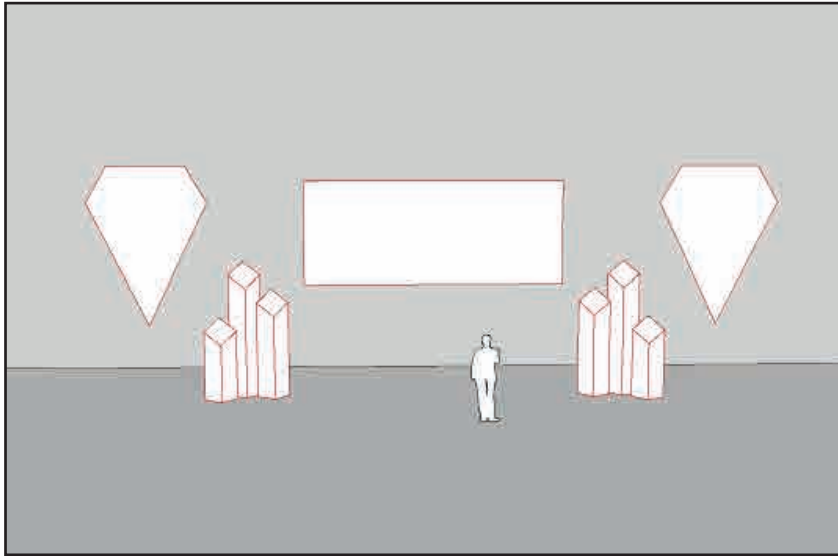

Reflection

- 2x Écrans Diamant / *Diamond screen 9' x 12'*
- 1x Écran plein cadre / *Full frame screen 8' x 20'*
- 2x Cristaux / *Crystals 10'*
- 2x Cristaux / *Crystals 8'* 2x Cristaux / *Crystals 6'*

Surface estimée requise : 50' L x 6' P x 18' H
Estimated required space : 50' W x 6' D x 18' H

Horizon

- 1x Arizona 15' 8" x 8'
- 2x Arizona 11' 9" x 6'
- 1x Rond/Circle 8' Ø
- 2x Ronds/Circles 6' Ø
- 2x Ronds/Circles 4' Ø

Surface estimée requise : 50' L x 2' P x 20' H
Estimated required space : 50' W x 2' D x 20' H

Bondi

- 1x Écran plein cadre / *Full frame screen 8' x 20'*
- 6x Harpes / *Harps 20' x 5' x 5'*

Surface estimée requise : 48' L x 2' P x 12' H
Estimated required space : 48' W x 2' D x 12' H