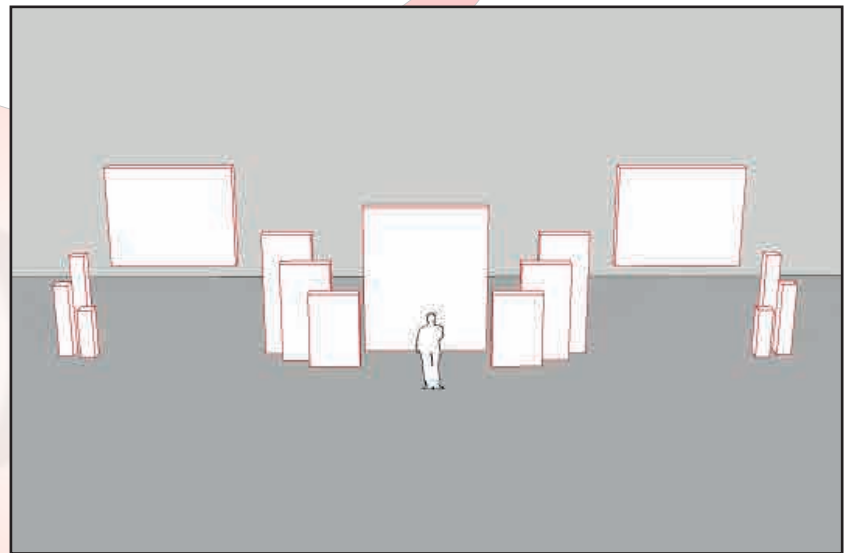

Cubic

- 1x Titan 10' x 12'
- 2x Titans 10' x 8'
- 2x Kronos 10' x 4'
- 2x Kronos 8' x 4'
- 2x Kronos 6' x 4'
- 2x Pilotis 8'
- 2x Pilotis 6'
- 2x Pilotis 4'

Surface estimée requise : 48' L x 2' P x 12' H
Estimated required space : 48' W x 2' D x 12' H