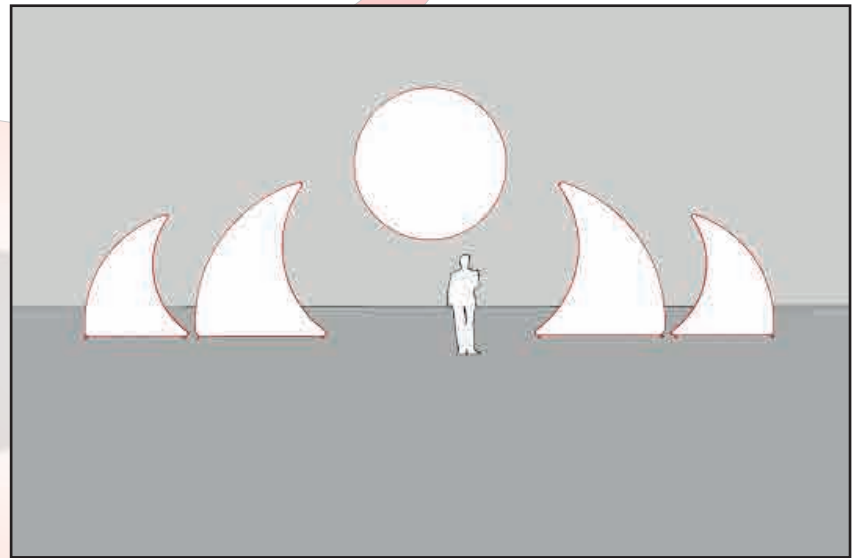

Moonlight

- 1x Rond/Circle 10' Ø
- 2x Atlantis 6' 10" x 8'
- 2x Atlantis 8' 6" x 10'

Surface estimée requise : 46' L x 2' P x 18' H
Estimated required space : 46' W x 2' D x 18' H