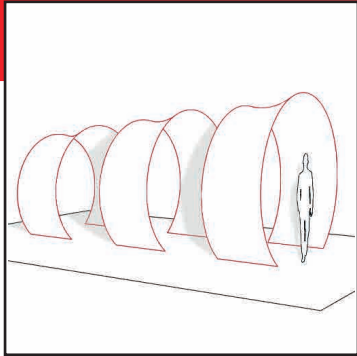

Housse blanche IFR
IFR white pillow case

Flora
Flora

- 5' x 10' x 10'

Housse blanche IFR
IFR white pillow case

Colonne ADN
DNA Column

- 10'
- 12'
- 16'
- 22'
- Ø de 3' à 5'
- Ø from 3' to 5'

Arche Concorde
Concord Arch

Arche Standard
Standard Arch

Iris
Iris

Dôme
Dome

- 11' 4" x 10' x 5'
- 12' 4" x 11' x 5'
- 13' 4" x 12' x 5'

- 10' x 10' x 5'
- 14' x 10' x 5'

- 12' x 7' 6" x 7' 6"

- 12' x 10'
(9' ouverture / opening)

Housse blanche IFR
IFR white pillow case
Location à unité ou en trio
Single or trio rental