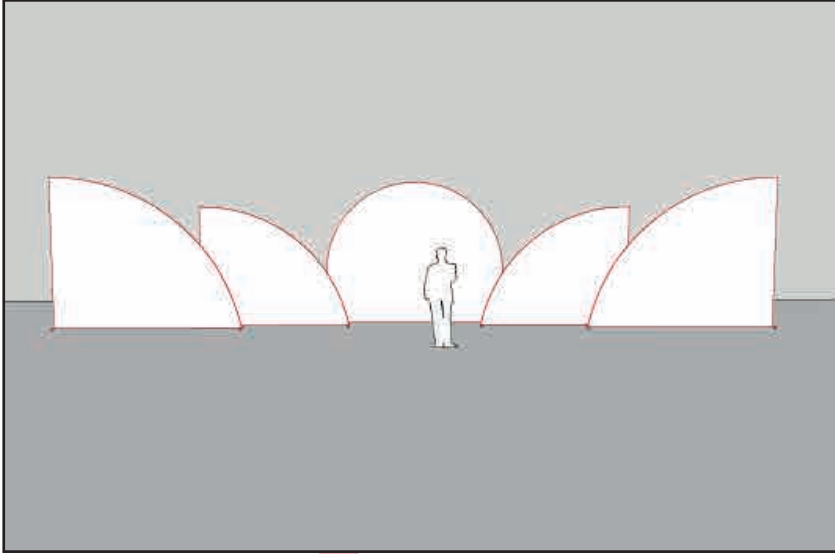

Sunset

- 2x Olympes 10' x 8'
- 2x Olympes 12' x 10'
- 1x Atlas 12' x 9' 4"

Surface estimée requise : 48' L x 2' P x 12' H
Estimated required space : 48' W x 2' D x 12' H

Moonlight

- 1x Rond/Circle 10' Ø
- 2x Atlantis 6' 10" x 8'
- 2x Atlantis 8' 6" x 10'

Surface estimée requise : 46' L x 2' P x 18' H
Estimated required space : 46' W x 2' D x 18' H

Radio

- 1x Titan courbe / Curved Titan 15' x 10' x 2' 6"
- 2x Titans courbes / Curved Titans 10' x 8' x 2' 2"
- 2x Pilotis 10' 4x Pilotis 8'
- 4x Pilotis 6'
- 2x Pilotis 4'

Surface estimée requise : 50' L x 6' P x 12' H
Estimated required space : 50' W x 6' D x 12' H