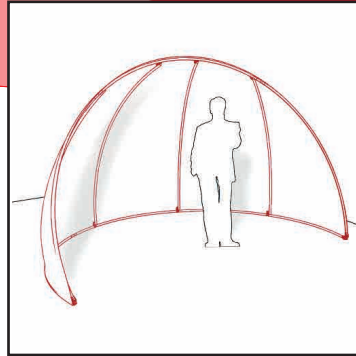

Arche Concorde
Concord Arch

Arche Standard
Standard Arch

Iris
Iris

Dôme
Dome

- 11' 4" x 10' x 5'
- 12' 4" x 11' x 5'
- 13' 4" x 12' x 5'

- 10' x 10' x 5'
- 14' x 10' x 5'

- 12' x 7' 6" x 7' 6"

- 12' x 10'
  (9' ouverture / opening)

Housse blanche IFR
IFR white pillow case
Location à unité ou en trio
Single or trio rental

Housse blanche IFR
IFR white pillow case

Simple peau blanche IFR
IFR white single skin

Simple peau blanche IFR
IFR white single skin