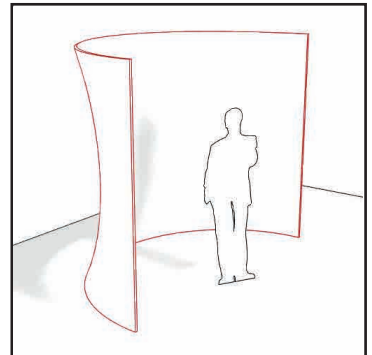

Spin
Spin

Slalom
Slalom

Harpe Horizontale et Verticale
Horizontal and Vertical Harp

Calypso
Calypso

- 24' x 17' x 8'

- 10' x 8' 4" x 10'

- 20' x 5' x 5'
- 20' x 5' x 7' 6"

- 10' x 8' x 5'

Diam 16' int.

Housse blanche IFR
IFR white pillow case

Housse blanche IFR
IFR white pillow case

Housse blanche IFR
IFR white pillow case

Housse blanche IFR
IFR white pillow case