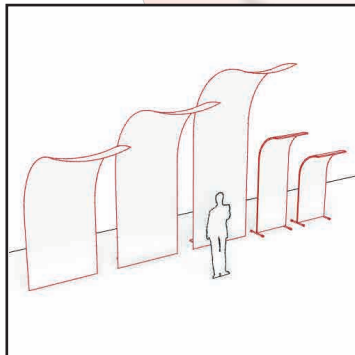

Cristaux
Cristals

- 6' x 20" x 20"
- 8' x 20" x 20"
- 10' x 20" x 20"
- 12' x 20" x 20"
- 14' x 20" x 20"

Housse blanche IFR
IFR white pillow case

Chorus
Chorus

- 5' x 10' x 6'
- 5' x 12' x 6'
- 5' x 14' x 6'
- 3' x 8' x 3'
- 3' x 6' x 3'

Housse blanche IFR
IFR white pillow case

Flora
Flora

- 5' x 10' x 10'

Housse blanche IFR
IFR white pillow case

Colonne ADN
DNA Column

- 10'
- 12'
- 16'
- 22'
- Ø de 3' à 5'
- Ø from 3' to 5'