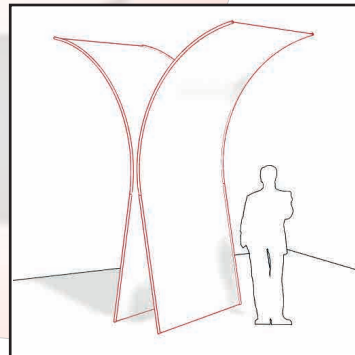

Cristaux
Cristals

- 6' x 20" x 20"
- 8' x 20" x 20"
- 10' x 20" x 20"
- 12' x 20" x 20"
- 14' x 20" x 20"

Housse blanche IFR
IFR white pillow case

Chorus
Chorus

- 5' x 10' x 6'
- 5' x 12' x 6'
- 5' x 14' x 6'
- 3' x 8' x 3'
- 3' x 6' x 3'

Housse blanche IFR
IFR white pillow case

Flora
Flora

- 5' x 10' x 10'

Housse blanche IFR
IFR white pillow case

Colonne ADN
DNA Column

- 10'
- 12'
- 16'
- 22'
- Ø de 3' à 5'
- Ø from 3' to 5'