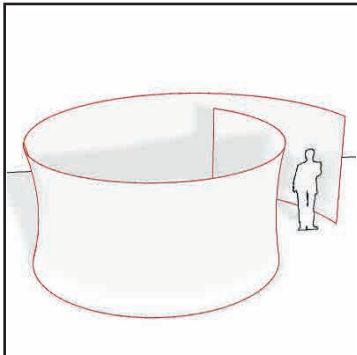

Spin
Spin

Slalom
Slalom

Harpe Horizontale et Verticale
Horizontal and Vertical Harp

Calypso
Calypso

- 24' x 17' x 8'

- 10' x 8' 4" x 10'

- 20' x 5' x 5'
- 20' x 5' x 7' 6"

- 10' x 8' x 5'

Diam 16' int.

Housse blanche IFR
IFR white pillow case

Housse blanche IFR
IFR white pillow case

Housse blanche IFR
IFR white pillow case

Housse blanche IFR
IFR white pillow case