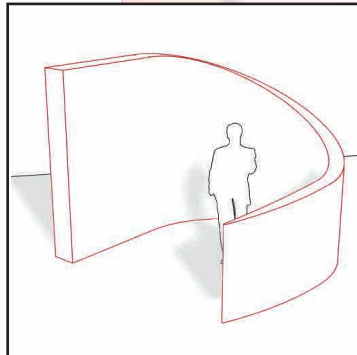

Spin
Spin

Slalom
Slalom

Harpe Horizontale et Verticale
Horizontal and Vertical Harp

Calypso
Calypso

- 24' x 17' x 8'

- 10' x 8' 4" x 10'

- 20' x 5' x 5'
- 20' x 5' x 7' 6"

- 10' x 8' x 5'

Diam 16' int.

Housse blanche IFR
IFR white pillow case

Housse blanche IFR
IFR white pillow case

Housse blanche IFR
IFR white pillow case

Housse blanche IFR
IFR white pillow case