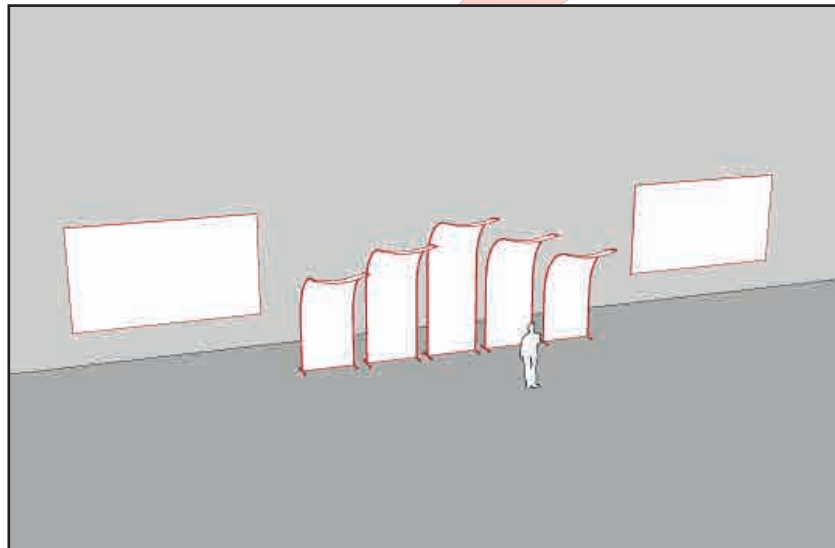

- 2x Écrans / Screens 16' x 9'
- 1x Chorus 14'
- 2x Chorus 12'
- 2x Chorus 10'

Surface estimée requise : 70' L x 8' P x 16' H
Estimated required space : 70' W x 8' D x 16' H