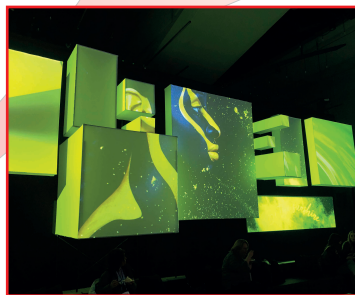

Écran triangle 2D
2D Triangle screen

- 6' x 6' x 6'
- 8' x 8' x 8'

Housse blanche IFR
IFR white pillow case

Cylindre
Cylinder

- Ø 15' x 10'
- Ø 20' x 16'

Simple peau blanche IFR
IFR white single skin

Écran Triangulaire
Triangular screen