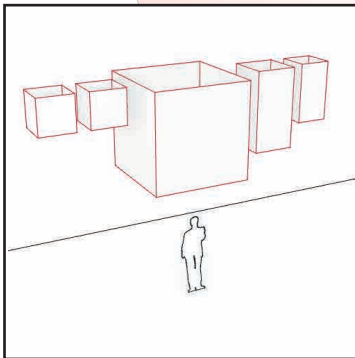

Écran triangle 2D
2D Triangle screen

- 6' x 6' x 6'
- 8' x 8' x 8'

Housse blanche IFR
IFR white pillow case

Cylindre
Cylinder

- Ø 15' x 10'
- Ø 20' x 16'

Simple peau blanche IFR
IFR white single skin

Écran Triangulaire
Triangular screen