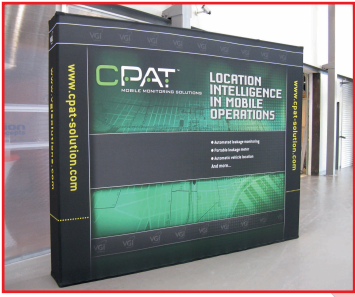

Titan
Titan

- 8' x 8' x 14"
- 10' x 8' x 14"
- 10' x 12' x 14"
- 20' x 10' x 20"

Housse blanche IFR
IFR white pillow case

- 10' x 8' x 22"
- 15' x 10' x 26"

Housse blanche IFR
IFR white pillow case

- 4' x 6' x 14"
- 4' x 8' x 14"
- 4' x 10' x 14"

Housse blanche IFR
IFR white pillow case

- 2' (14"x14")
- 4' (14"x14")
- 6' (14"x14")
- 8' (14"x14")
- 10' (14"x14")
- 12' (14"x14")

Housse blanche IFR
IFR white pillow case