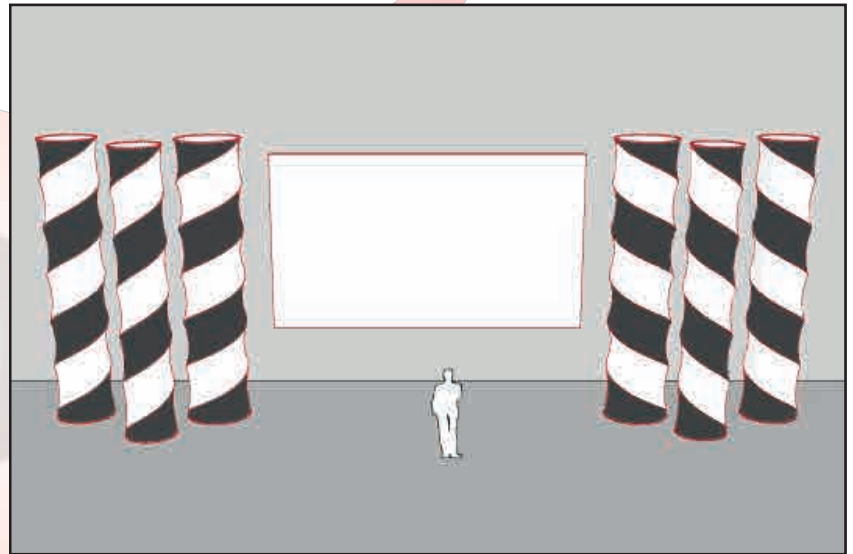

Meritas

- 1x Écran / Screen 21' 3" x 12'
- 2x Colonnes ADN / DNA Columns 4' 6" Ø x 20' H
- 2x Colonnes ADN / DNA Columns 3' 6" Ø x 20' H
- 2x Colonnes ADN / DNA Columns 3' Ø x 20' H

Surface estimée requise : 50' L x 8' P x 22' H
Estimated required space : 50' W x 8' D x 22' H

Concert