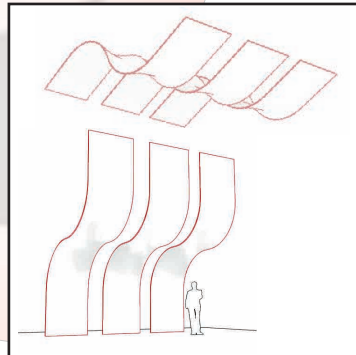

Spin
Spin

Slalom
Slalom

Harpe Horizontale et Verticale
Horizontal and Vertical Harp

Calypso
Calypso

- 24' x 17' x 8'

- 10' x 8' 4" x 10'

- 20' x 5' x 5'
- 20' x 5' x 7' 6"

- 10' x 8' x 5'

Diam 16' int.

Housse blanche IFR
IFR white pillow case

Housse blanche IFR
IFR white pillow case

Housse blanche IFR
IFR white pillow case

Housse blanche IFR
IFR white pillow case