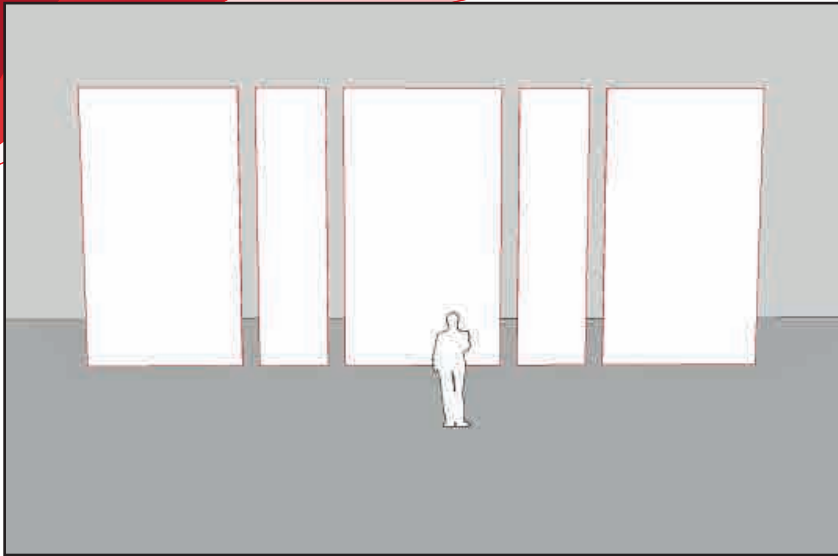

Surface estimée requise : 50' L x 2' P x 20' H
Estimated required space : 50' W x 2' D x 20' H

Bondi

- 1x Écran plein cadre / *Full frame screen 8' x 20'*
- 6x Harpes / *Harps 20' x 5' x 5'*

Surface estimée requise : 48' L x 2' P x 12' H
Estimated required space : 48' W x 2' D x 12' H