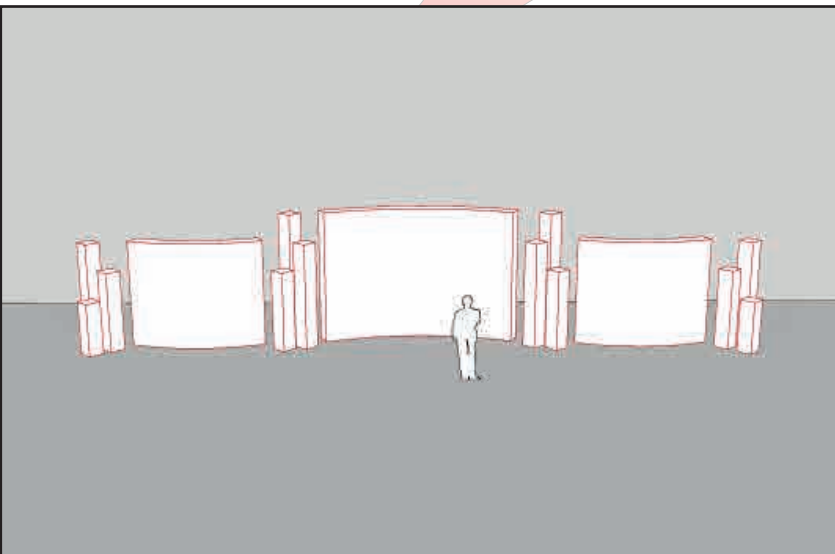

Radio

- 1x Titan courbe / Curved Titan 15' x 10' x 2' 6"
- 2x Titans courbes / Curved Titans 10' x 8' x 2' 2"
- 2x Pilotis 10' 4x Pilotis 8'
- 4x Pilotis 6'
- 2x Pilotis 4'

Surface estimée requise : 50' L x 6' P x 12' H
Estimated required space : 50' W x 6' D x 12' H