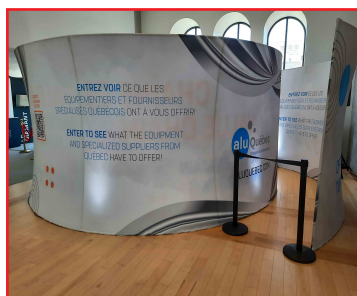

Spin
Spin

- 24' x 17' x 8'

- 10' x 8' 4" x 10'

- 20' x 5' x 5'
- 20' x 5' x 7' 6"

- 10' x 8' x 5'

Diam 16' int.

Housse blanche IFR
IFR white pillow case

Housse blanche IFR
IFR white pillow case

Housse blanche IFR
IFR white pillow case

Housse blanche IFR
IFR white pillow case