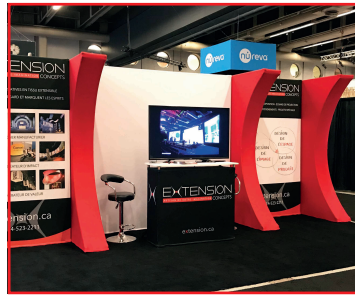

- 9' 6" x 5' x 6'
- 9' 6" x 8' x 6'

Paco
Paco

- 4' x 8' x 12"

- 5' x 8' x 30"

- 4' / 6' / 8' / 10' / 12' / 16'
- 12" x 12" & 16" x 16'

Housse blanche IFR
IFR white pillow case
Aussi en installation verticale
Can also be installed vertically

Housse blanche IFR
IFR white pillow case

Housse blanche IFR
IFR white pillow case

Blanc / Gris / Noir
White / Grey / Black

Et plus encore...

And even more...

Nous avons aussi de nombreuses pièces en simple tension : triangles, rectangles, étoiles ...

We also carry several simple tension elements : triangles, rectangles, stars ...

Impression aussi en location

Printing also available for rental

Envie de personnaliser un élément? Nous pouvons vous louer la structure et vous vendre une housse imprimée!
Want a personalized element? We can rent you the structure and sell you a custom printed fabric cover!