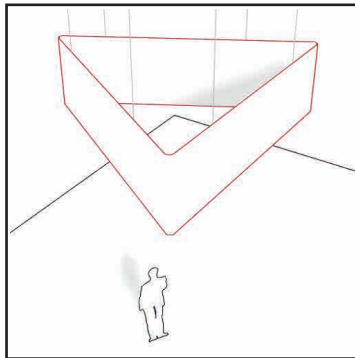

Écran triangle 2D
2D Triangle screen

- 6' x 6' x 6'
- 8' x 8' x 8'

Housse blanche IFR
IFR white pillow case

Cylindre
Cylinder

- Ø 15' x 10'
- Ø 20' x 16'

Simple peau blanche IFR
IFR white single skin

Écran Triangulaire
Triangular screen