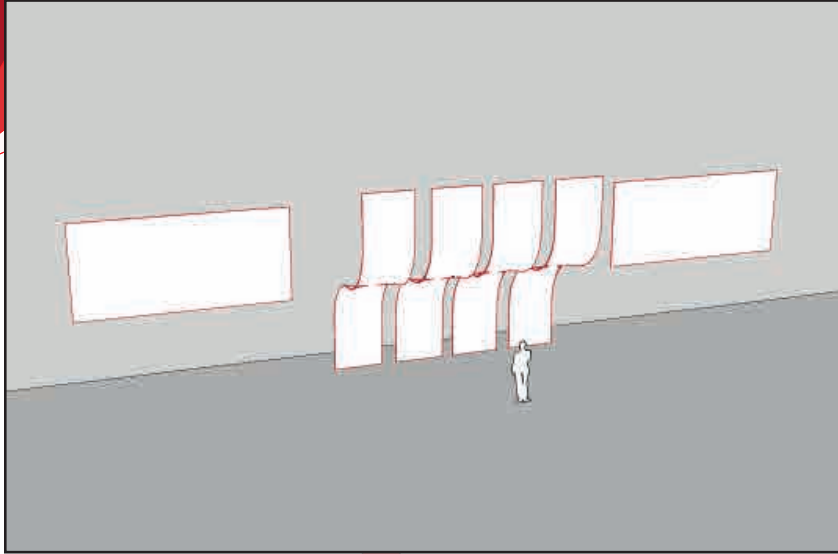

Surface estimée requise : 50' L x 6' P x 12' H
Estimated required space : 50' W x 6' D x 12' H

Award

- 2 Écrans / screens 8' x 20'
- 4 Harpes / Harps 20' x 5' x 5'

Surface estimée requise : 70' L x 12' P x 22' H
 Estimated required space : 70' W x 12' D x 22' H