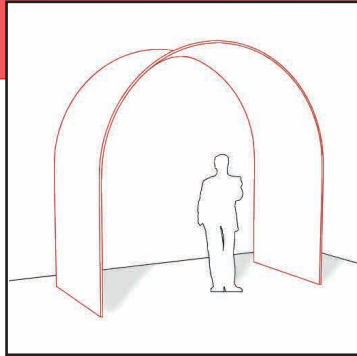

Housse blanche IFR
IFR white pillow case

Flora
Flora

- 5' x 10' x 10'

Housse blanche IFR
IFR white pillow case

Colonne ADN
DNA Column

- 10'
- 12'
- 16'
- 22'
- Ø de 3' à 5'
- Ø from 3' to 5'

Arche Concorde
Concord Arch

Arche Standard
Standard Arch

Iris
Iris

Dôme
Dome

- 11' 4" x 10' x 5'
- 12' 4" x 11' x 5'
- 13' 4" x 12' x 5'

- 10' x 10' x 5'
- 14' x 10' x 5'

- 12' x 7' 6" x 7' 6"

- 12' x 10'
(9' ouverture / opening)

Housse blanche IFR
IFR white pillow case
Location à unité ou en trio
Single or trio rental