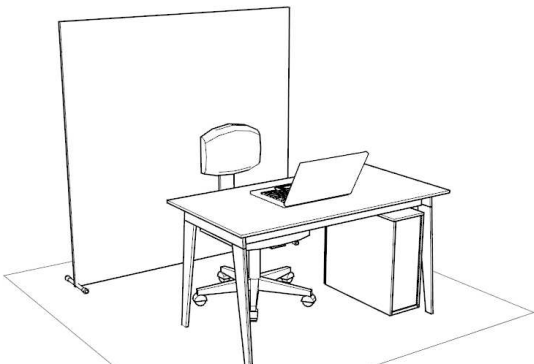

# Backdrop for telecommuting

## Hermes 7'x7' - 2D

650 \$ White Front/Back