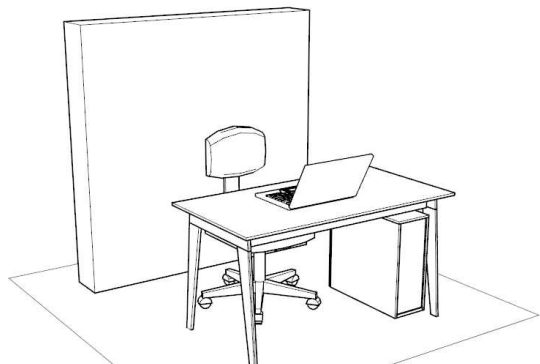

Titan 7'x7' -3D

850 $ White Front/Back