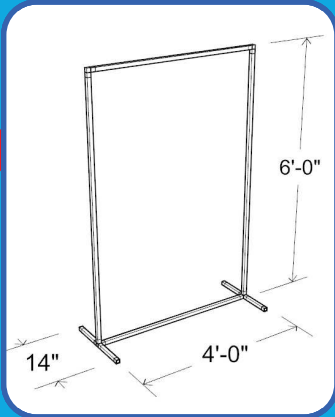

# Physical distancing partition

Anodized aluminum structure  
 White or Printed  
 1 or 2 sides  
 Sintra or Fabric cover

Custom printing examples :

Keep your customers and employees safe with solutions made in Quebec.