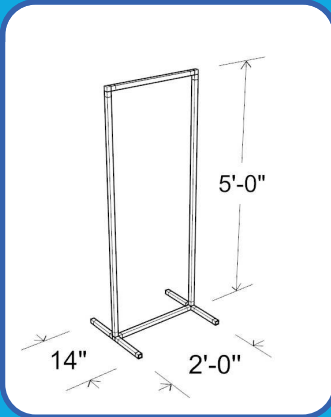

# Physical distancing partition

Anodized aluminum structure  
 White or Printed  
 1 or 2 sides  
 Sintra or Fabric cover

Custom printing examples :

Keep your customers and employees safe with solutions made in Quebec.